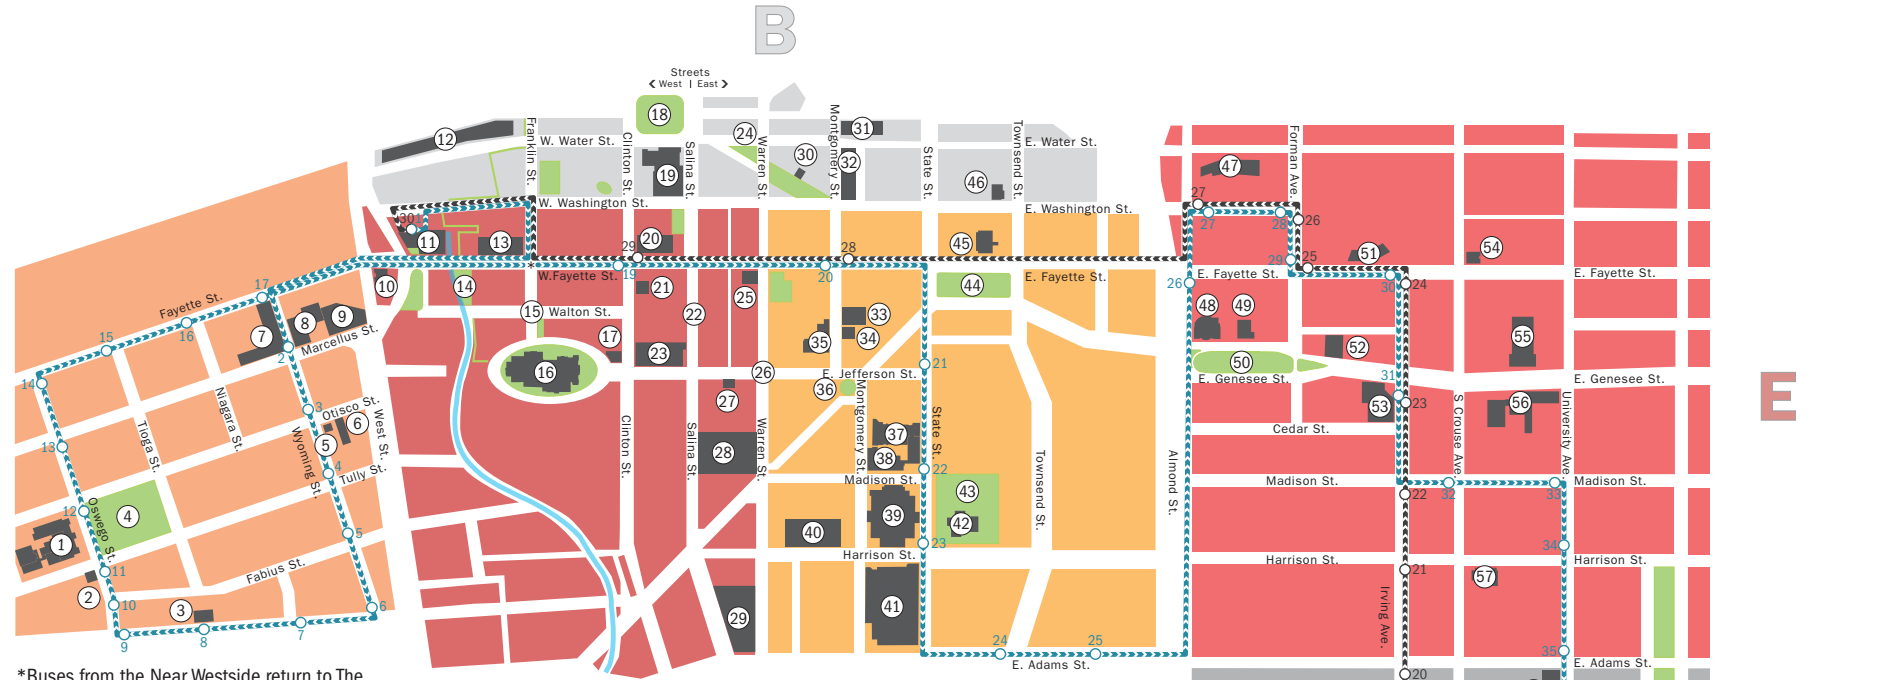

Carrier Dome **F 68**
 Centro Transportation Hub **C 29**
 City Hall **B 32**
 Clinton Square **B 18**
 CNY Biotech Accelerator **E 51**
 CNY Philanthropy Center **D 45**
 Columbus Circle **D 36**
 Community Folk Art Center **E 52**
 Convention Center at Oncenter **D 41**
 Copper Beech Commons **E 55**
 Creekwalk Commons **B 12**
 Crowne Plaza Hotel **E 48**

Erie Canal Museum **B 31**
 Everson Museum of Art **D 42**

Fayette Park **D 44**
 Forman Park **E 50**

Genesee Grande Hotel **E 56**
 Goldstein Student Center **F 75**

Hanover Square **B 24**
 Hendricks Chapel **F 67**
 Hotel Skyler **E 57**

Inns at Armory Square **C 13**

Jazz Central/ CNY Jazz/ Rarely Done Productions **B 46**
 Jefferson Clinton Hotel **C 17**
 Jefferson Street **C/D 26**
 La Casita Cultural Center **A 6**
 Landmark Theatre **C 23**
 Light Work **F 64**

Onondaga County Central Library **C 28**

*Buses from the Near Westside return to The Warehouse before continuing towards University Hill.

To Downtown ←←
To University Hill →→

○ To Downtown Bus Stops
 ○ To University Hill Bus Stops