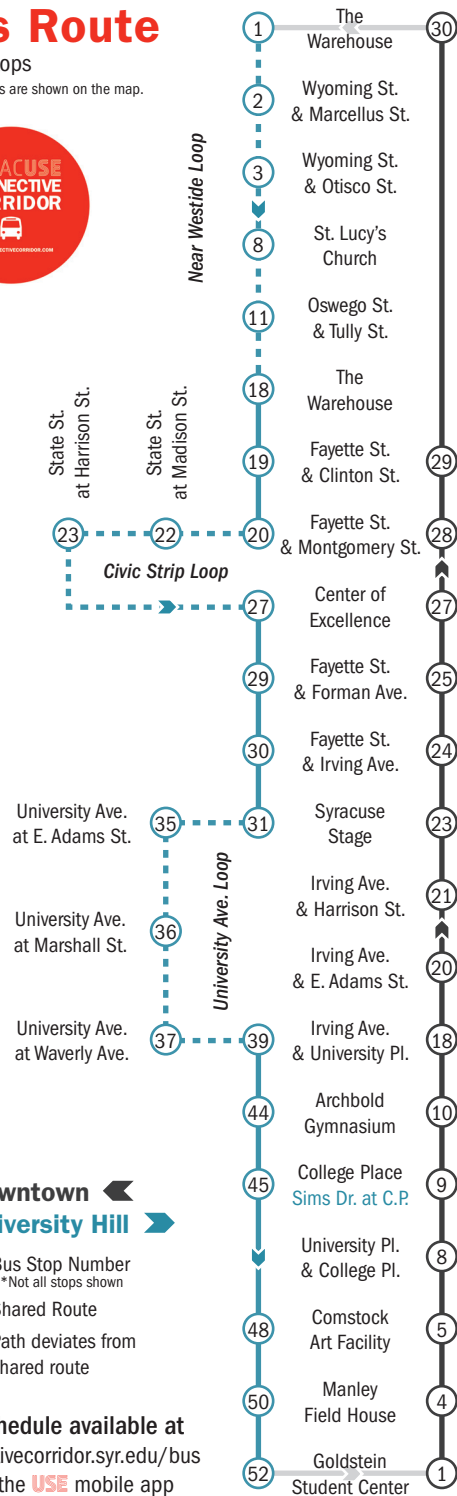

Bus Route

Major stops
All bus stops are shown on the map.

To Downtown ←
To University Hill →

- # Bus Stop Number
**Not all stops shown
- Shared Route
- ... Path deviates from shared route

Bus schedule available at connectivecorridor.syr.edu/bus and on the **USE** mobile app

Free bus service

The Connective Corridor offers a free community bus route that runs between University Hill and Downtown Syracuse.

Download the free mobile bus app on the Apple app store.

Looking for something to do in Syracuse?
Check out these sources for events

Follow us on:
 Learn more or contact us:
corridor@syr.edu
connectivecorridor.syr.edu

Points of Interest

Destination **Zone A-F** Site #

601 Tully **A 2**

Armory Square **C 15**
 Art Shops at Delavan Center **A 7**
 Arts Engage **C 27**
 Blodgett School **A 1**

Onondaga County Central Library **C 28**

*Buses from the Near Westside return to The Warehouse before continuing towards University Hill.

To Downtown ←←
To University Hill →→

○ To Downtown Bus Stops
 ○ To University Hill Bus Stops